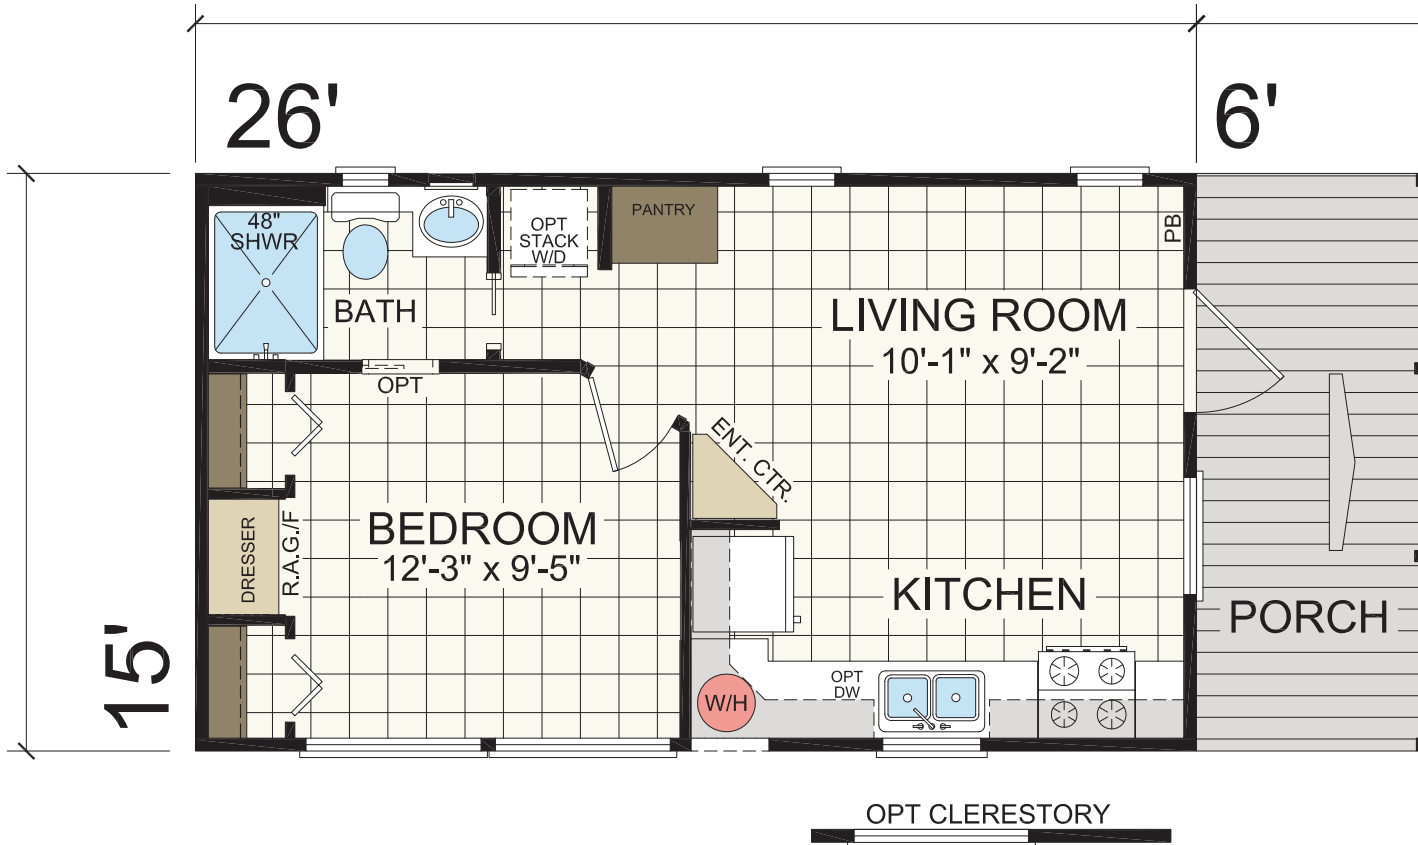

# THE GARNER

APH-514

1 Bed | 1 Bath | 15' x 26' | 398 sq.ft.