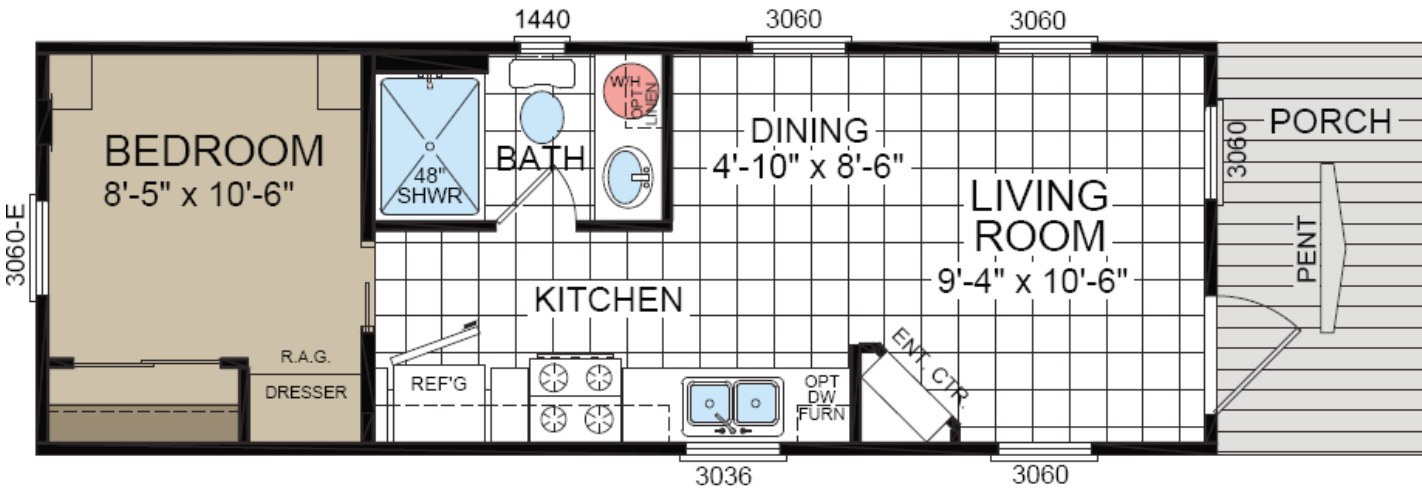

# THE ROCKPORT

APH-501A

1 Bed | 1 Bath | 11' x 32' | 366 sq.ft.