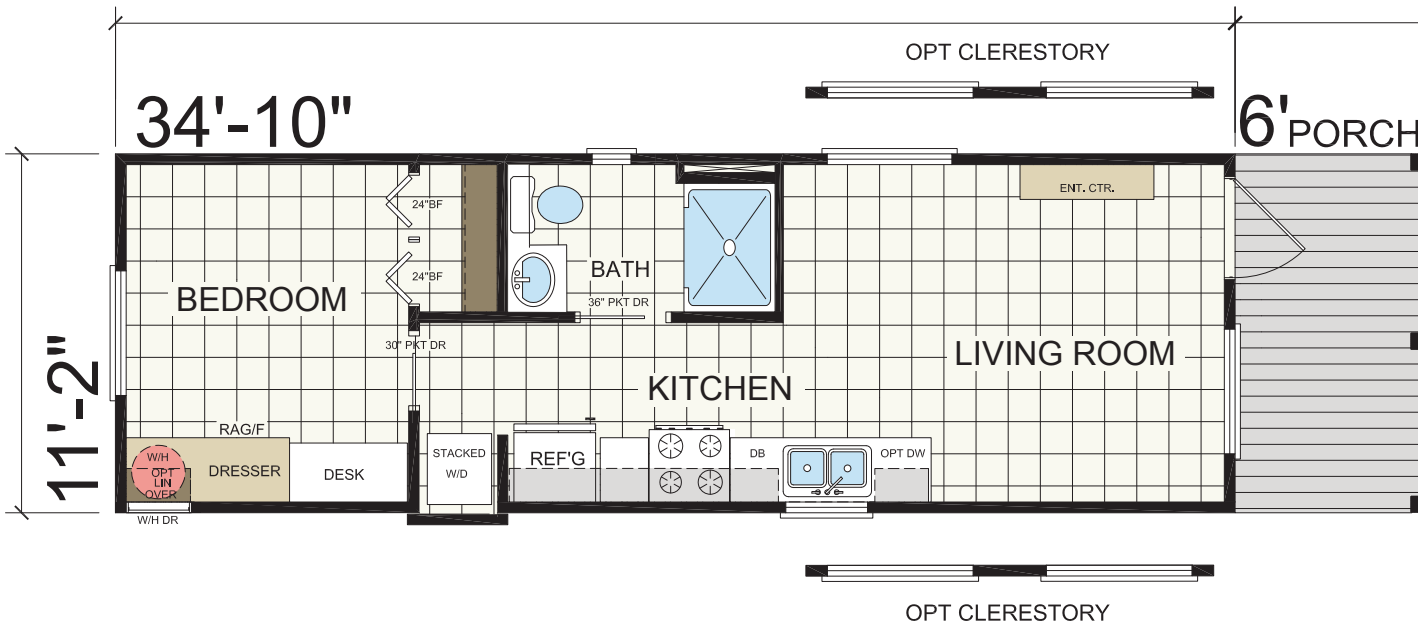

THE FULTON

APH-517A

1 Bed | 1 Bath | 12' x 36' | 399 sq.ft.