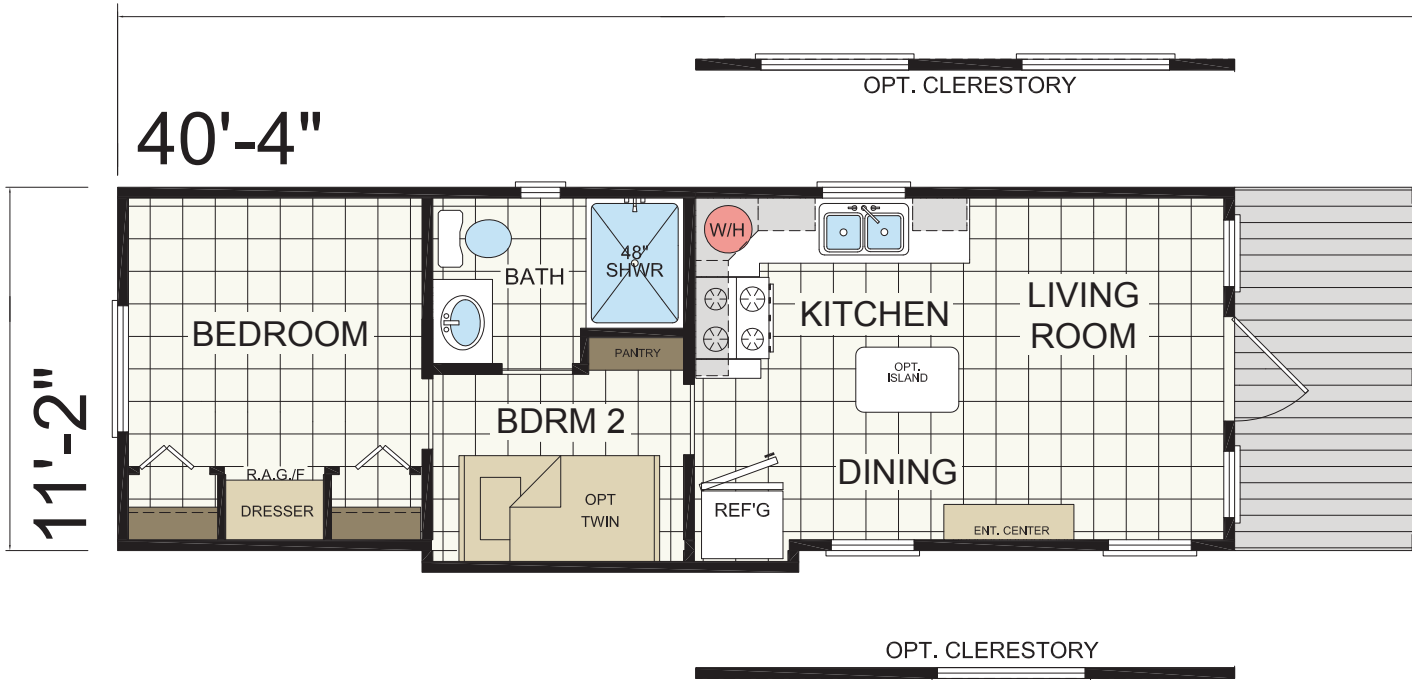

THE IBIZA

APH-529

1 Bed | 1 Bath | 12' x 36' | 399 sq.ft.