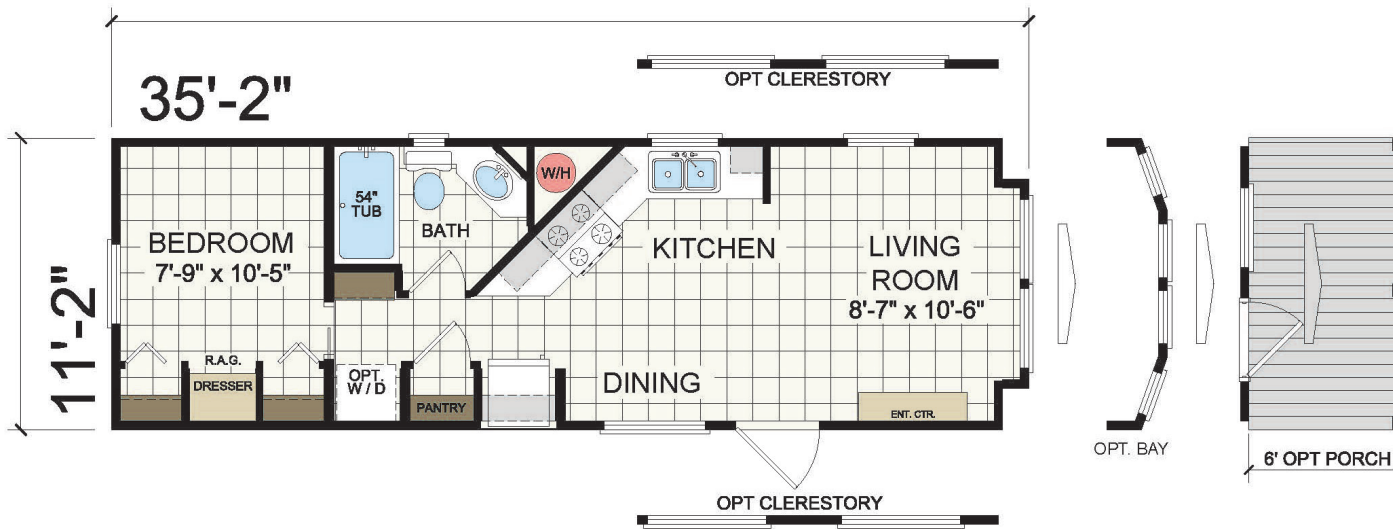

THE FREEPORT

APH-507

1 Bed | 1 Bath | 11' x 35' | 399 sq.ft.