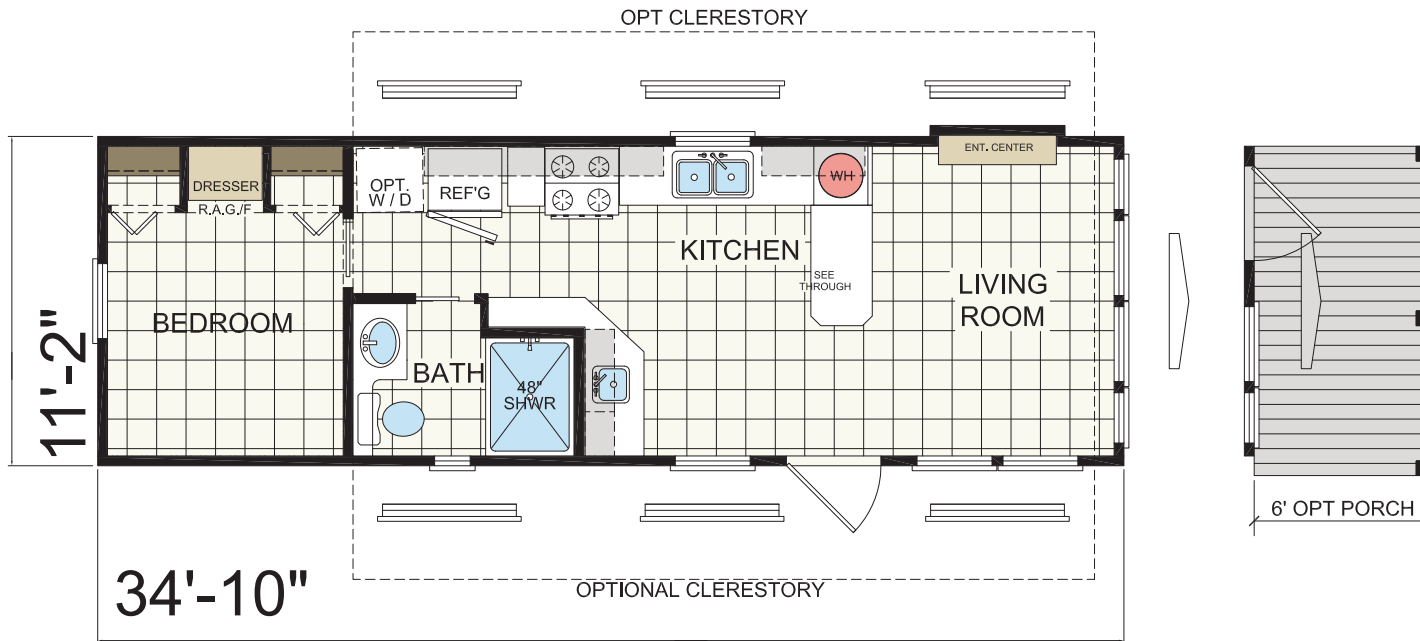

THE OZARK

APH-528

1 Bed | 1 Bath | 12' x 36' | 399 sq.ft.