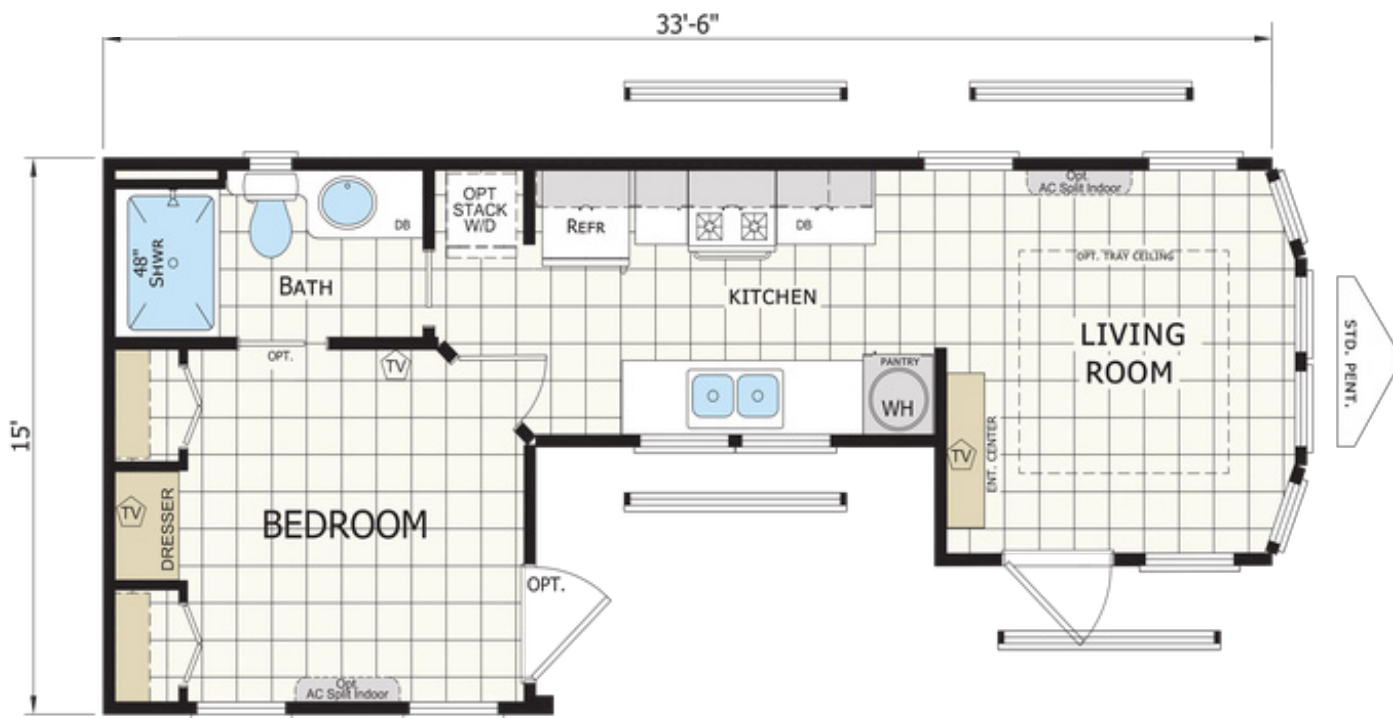

THE SYDNEY

APH-520

1 Bed | 1 Bath | 11' x 35' | 399 sq.ft.