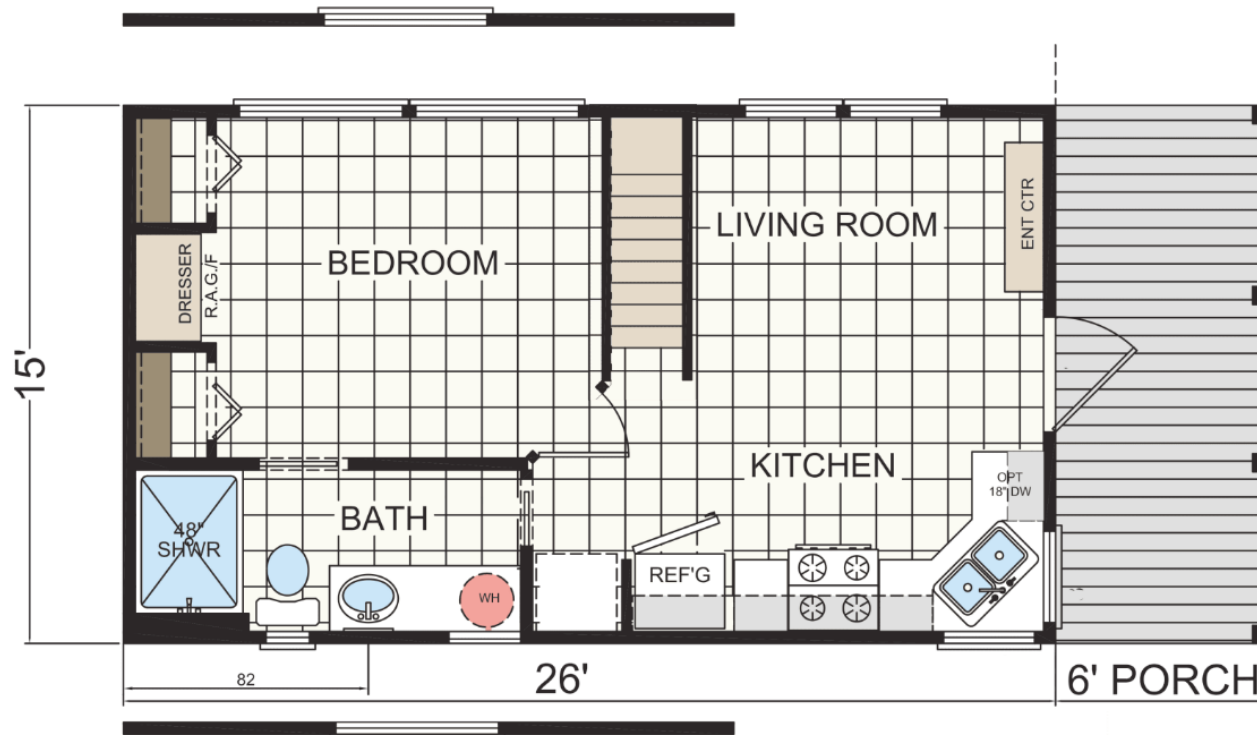

# THE BELIZE

APH-630

1 Bed | 1 Bath | 15' x 26' | 399 sq.ft.