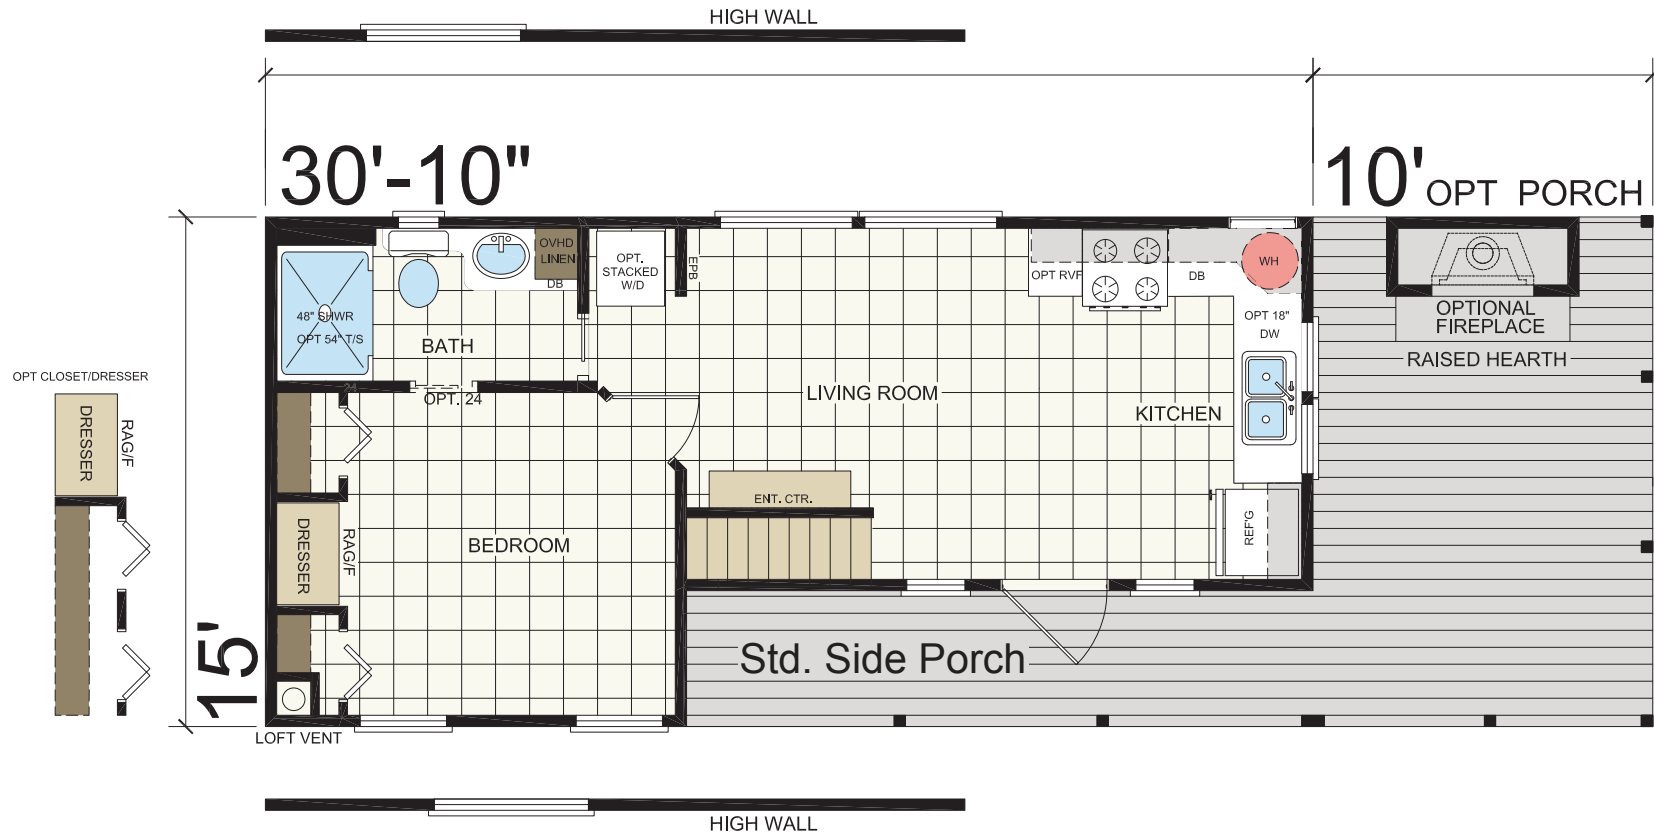

# THE DESTIN

APH-523

1 Bed | 1 Bath | 15' x 30' | 399 sq.ft.