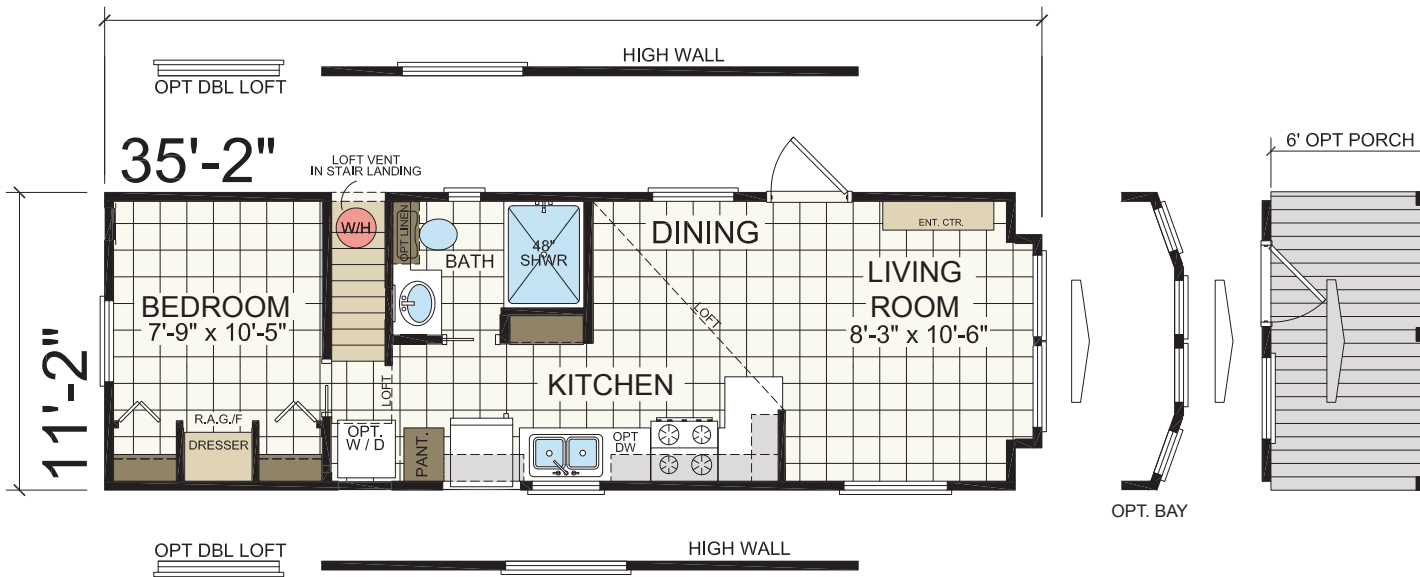

THE MIAMI

APH-506A

1 Bed | 1 Bath | 11' x 35' | 399 sq.ft.