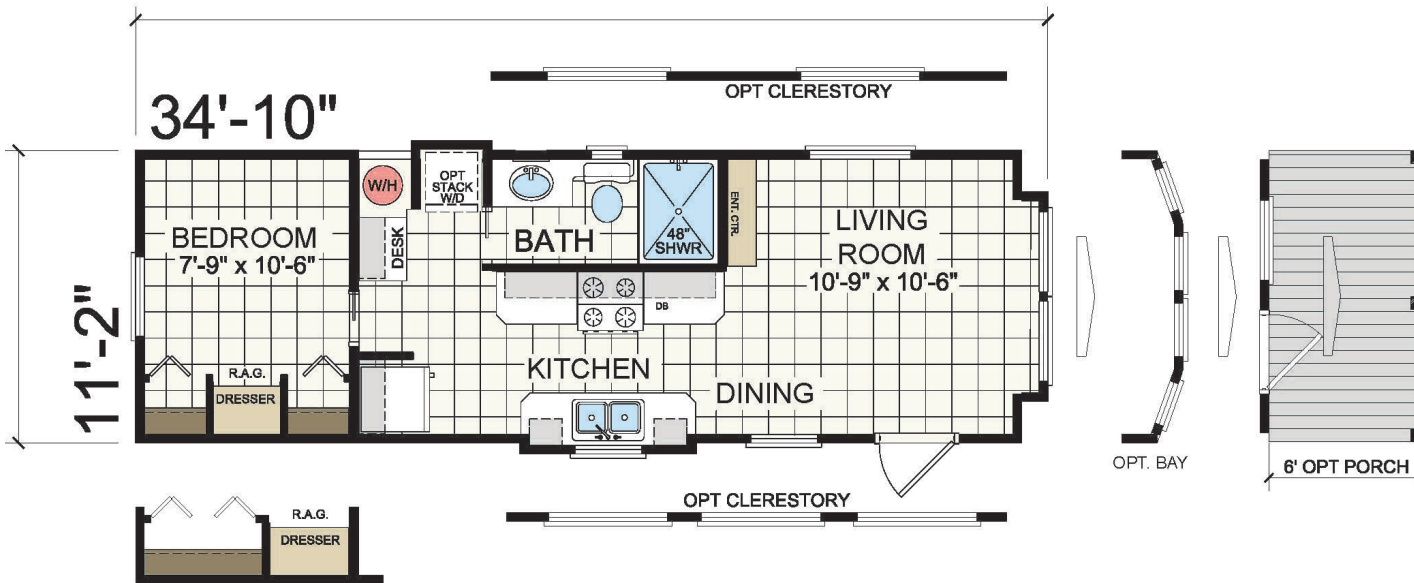

THE MALIBU

APH-505

1 Bed | 1 Bath | 15' x 30' | 399 sq.ft.