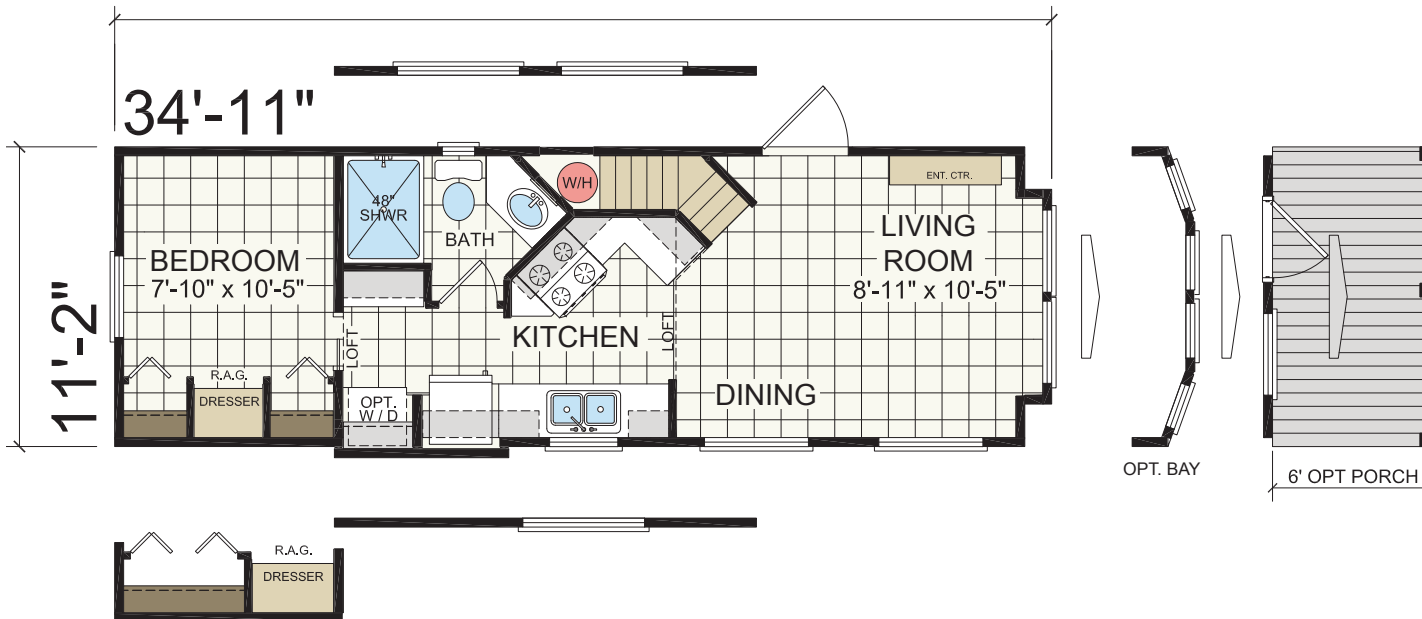

THE CAYMEN

APH-509A

1 Bed | 1 Bath | 12' x 36' | 399 sq.ft.