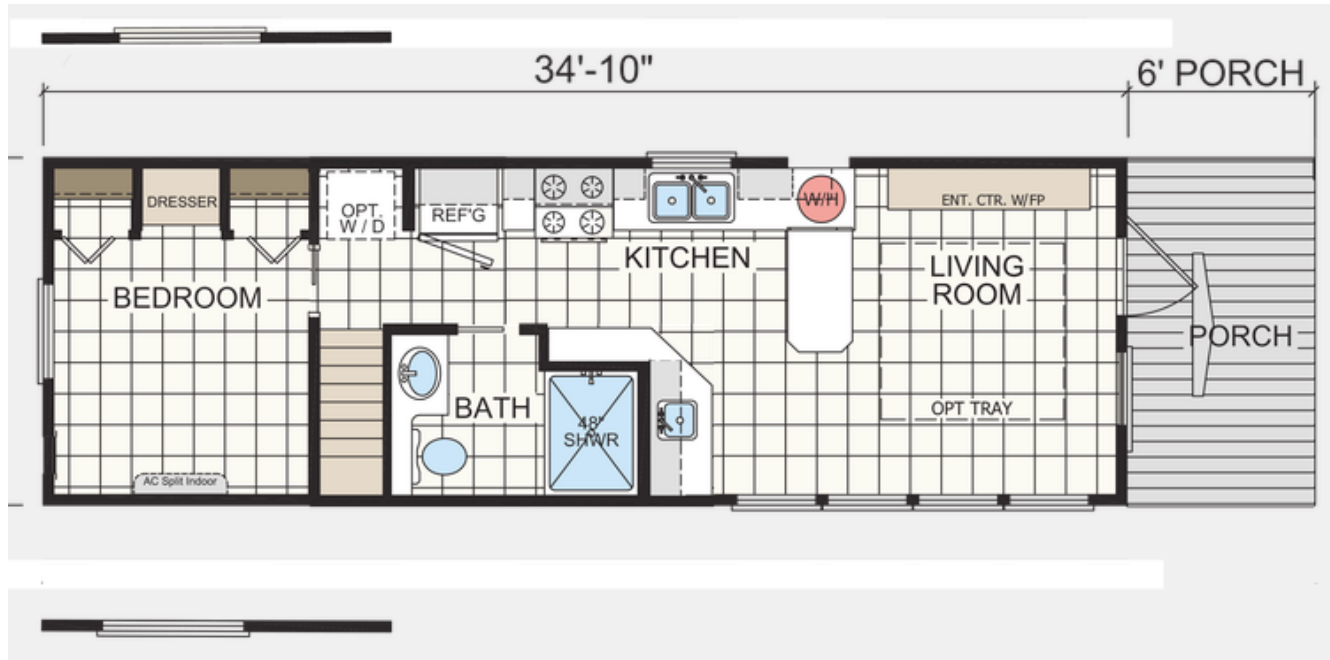

THE CABO

APH-536

1 Bed | 1 Bath | 12' x 36' | 399 sq.ft.