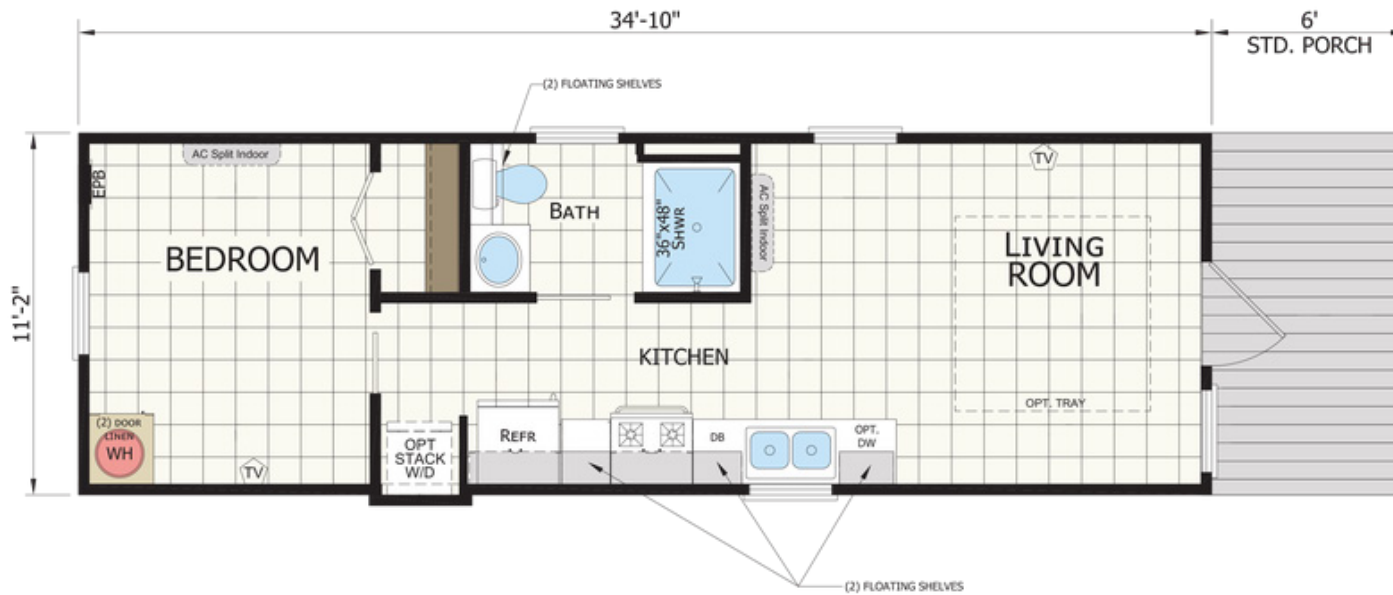

THE CANYON CREEK

APX-150

1 Bed | 1 Bath | 11' x 35' | 399 sq.ft.