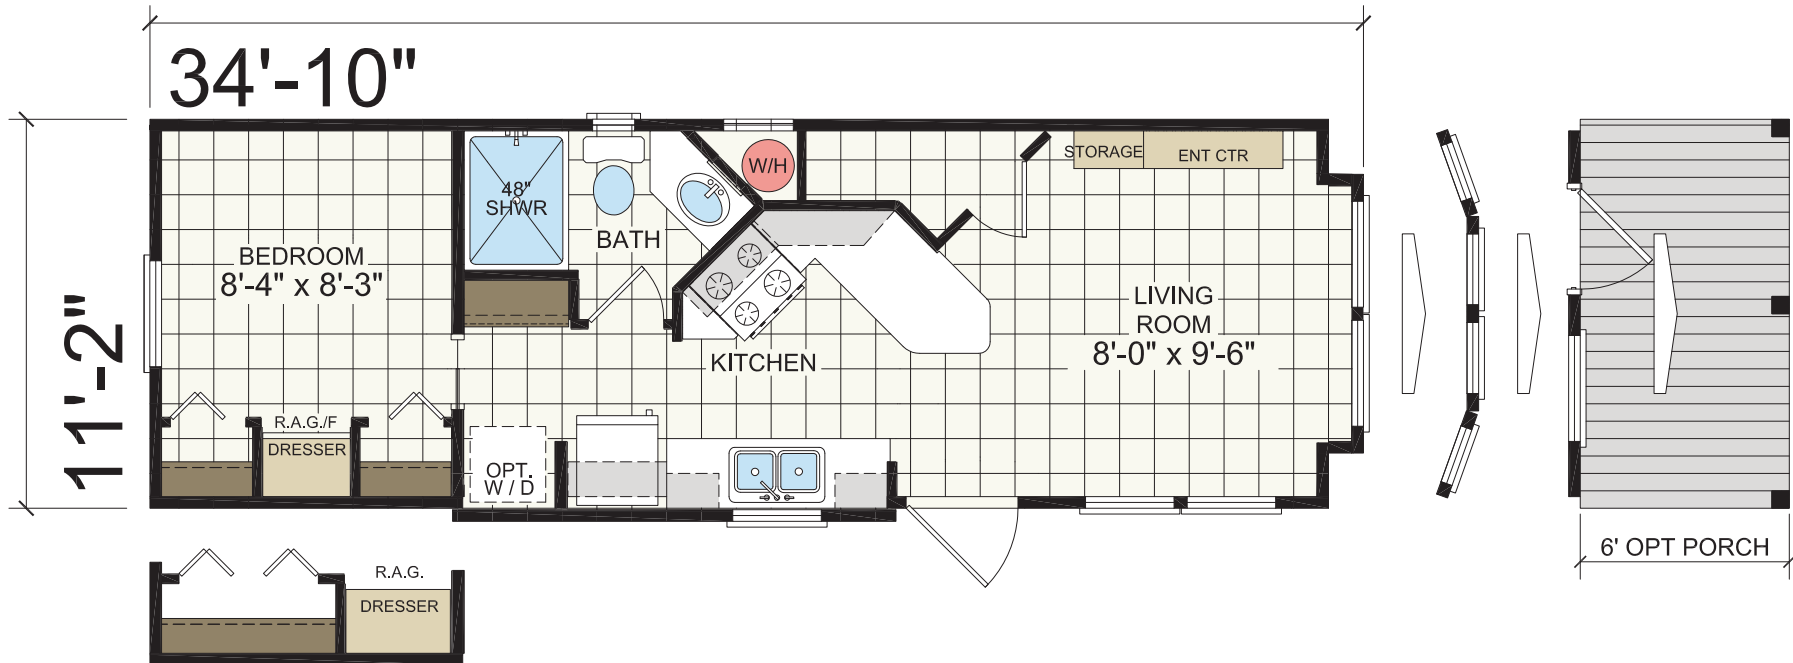

# THE LAGUNA

APH-527B

1 Bed | 1 Bath | 12' x 36' | 399 sq.ft.