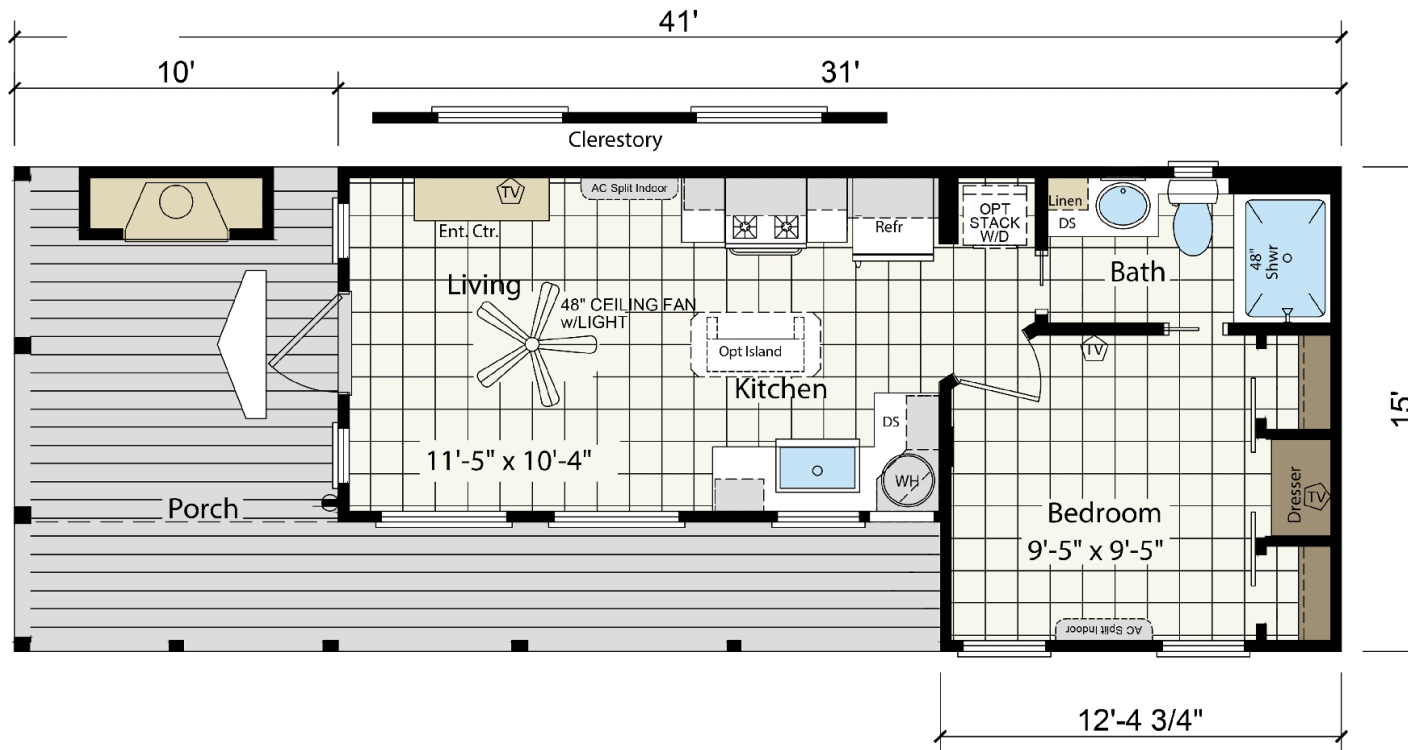

THE EVEREST

APH-716

1 Bed | 1 Bath | 15' x 31' | 400 sq.ft.