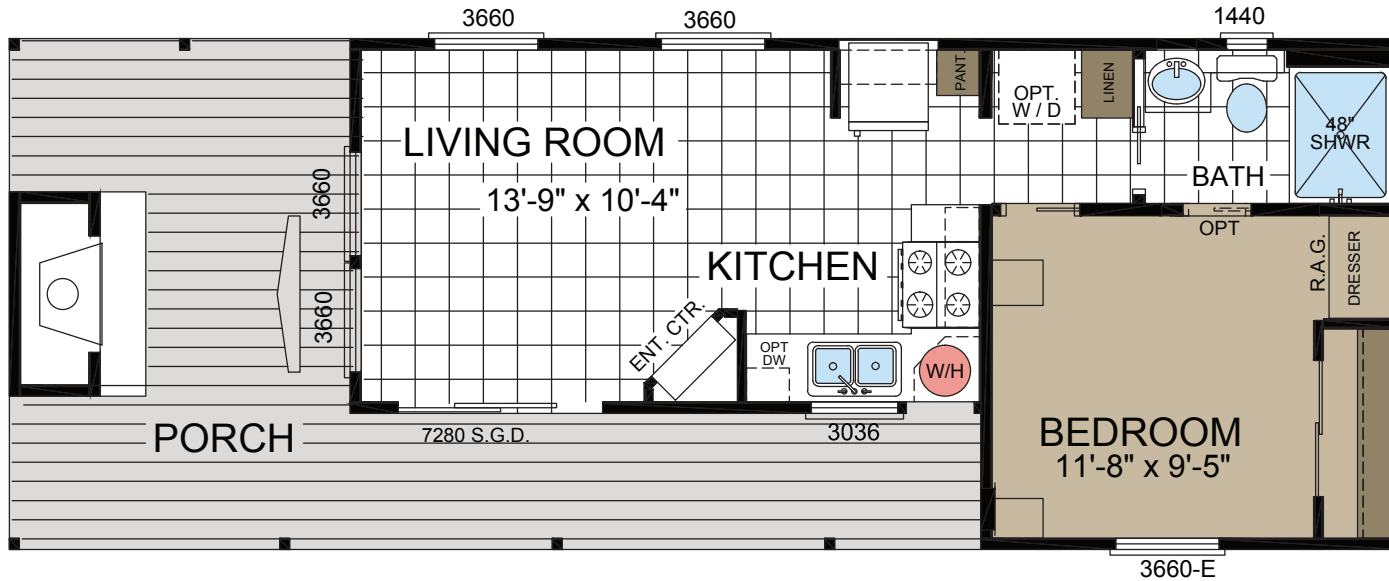

THE TAHITI

APH-516

1 Bed | 1 Bath | 15' x 30' | 399 sq.ft.