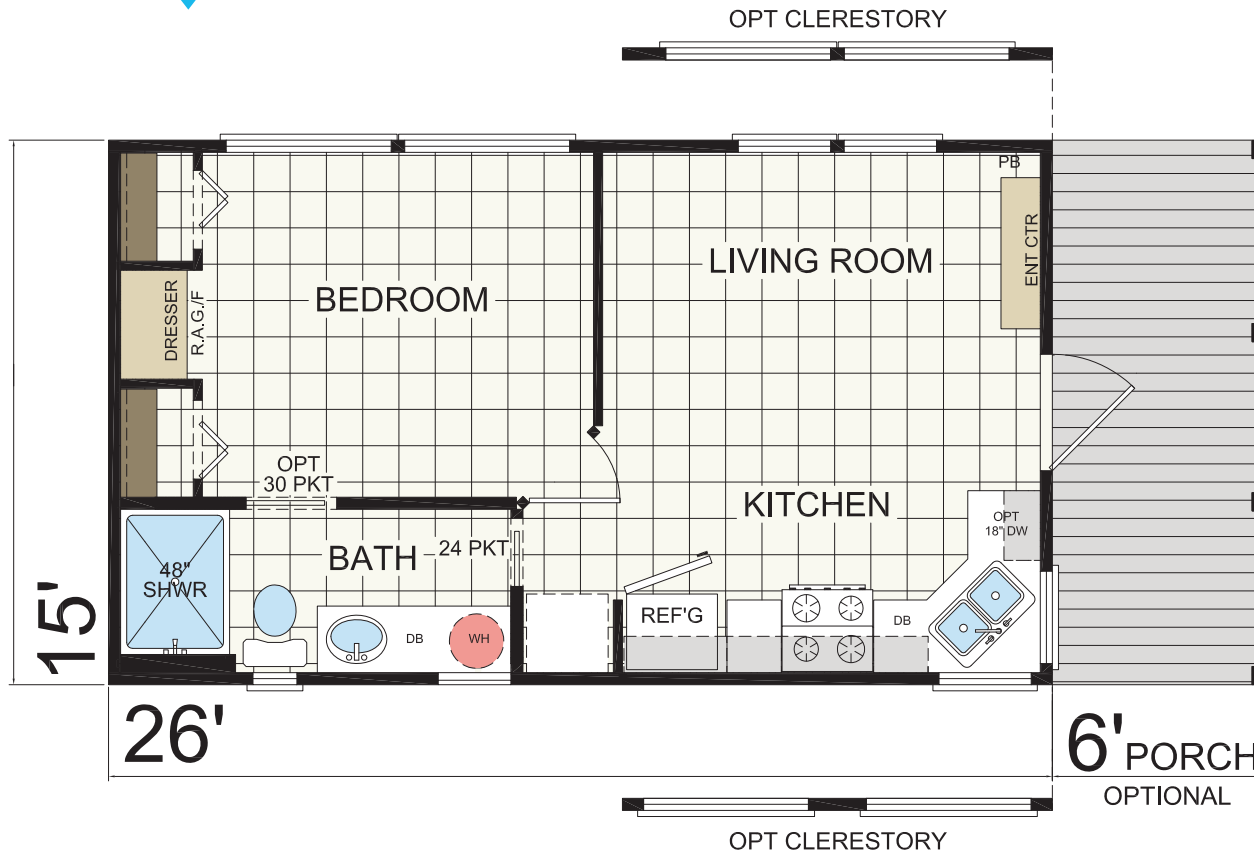

# THE ANTIGUA

APH-530

1 Bed | 1 Bath | 15' x 26' | 399 sq.ft.